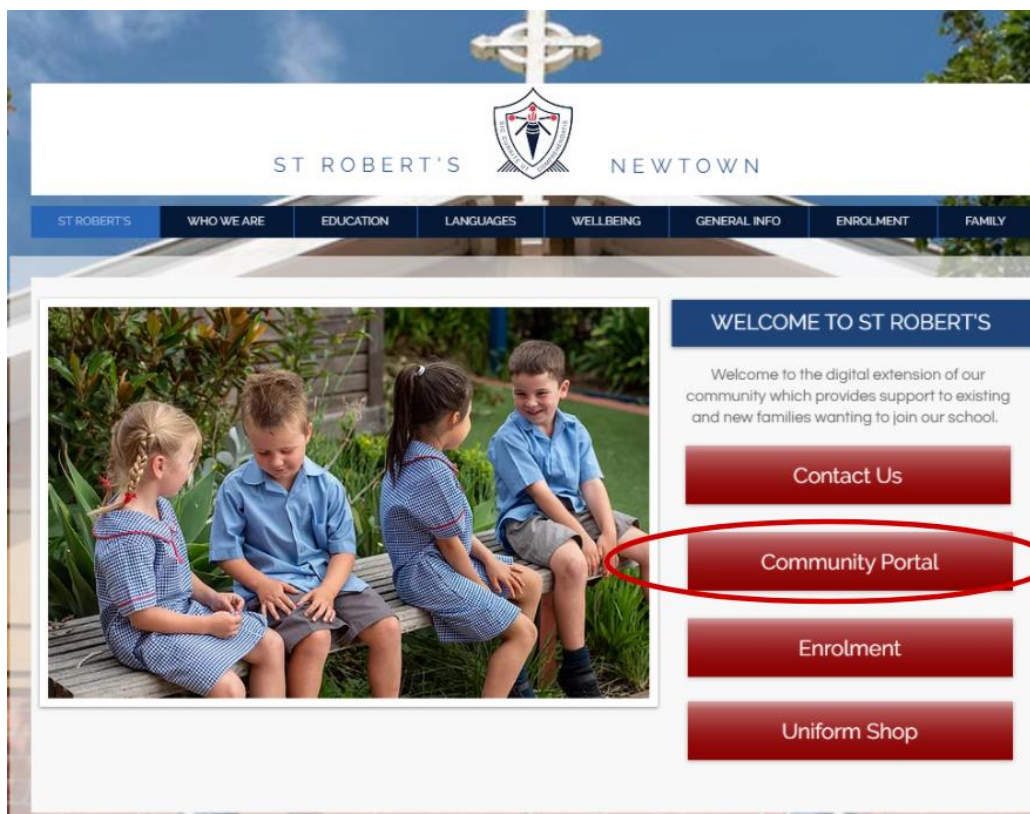

How to Access the St Robert's Community Portal

Go to our school website: <https://www.srnewtown.catholic.edu.au/>

Click the **Community Portal** button on the **St Robert's** home page.

Enter your username (which was provided in your account activation email) and your password which you created in account activation process. Click the **Login** button.

A screenshot of the St Robert's ICON ePortal login page. The page has a blue background with the CEV logo at the top. Below the logo is a login form with three input fields: 'Username', 'Password', and 'Login'. A 'Forgot Password?' link is located at the bottom right of the form.